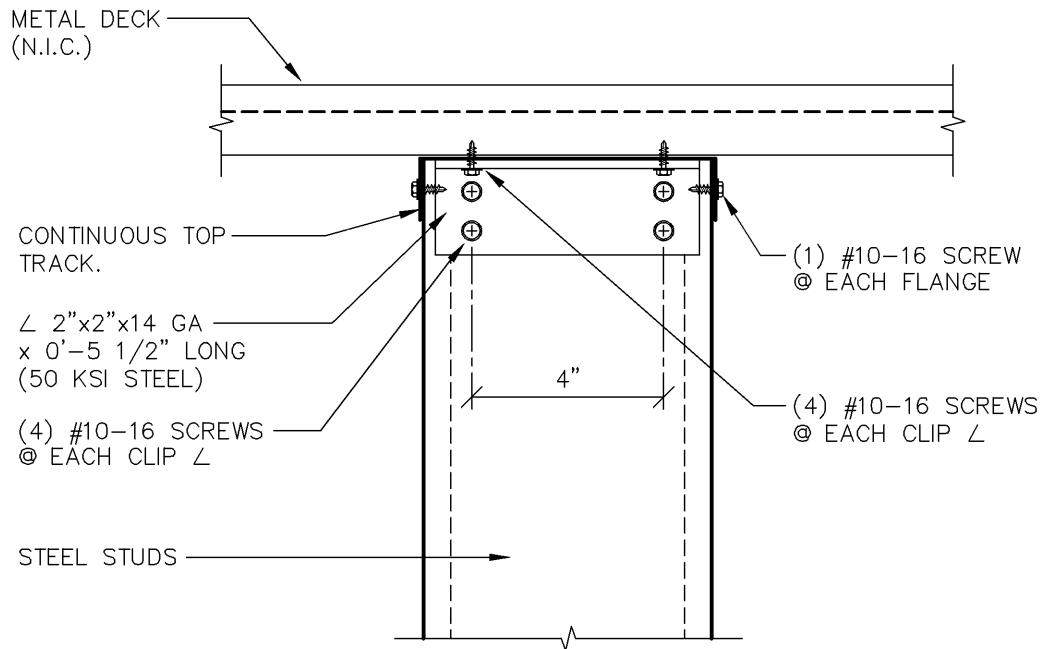

PLAN VIEW

TELLING™

BUILDSTRONG

6272 CENTER STREET
MENTOR, OHIO 44060
PHONE: 440-974-3370

DETAIL IS FOR
REFERENCE ONLY.
NOT FOR CONSTRUCTION.

DETAIL PROVIDED BY:

100 CAMELOT DRIVE
FOND DU LAC, WI 54935
PHONE: (920) 926-9800

© METAL DECK
TOP CLIP DETAIL ATTACHMENT