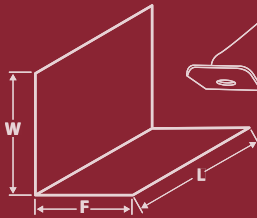

# LIGHT GAUGE METAL FRAMING ACCESSORIES

[BuildStrong.com](http://BuildStrong.com)

C-T Stud

C-T Stud Detail

J-L Corner

Bridge Clip

J Track

THE LEADER IN METAL FRAMING INNOVATION