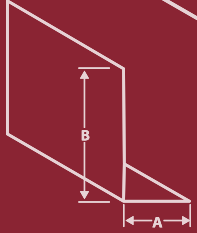

# LIGHT GAUGE METAL FRAMING ACCESSORIES

[BuildStrong.com](http://BuildStrong.com)

C-T Stud

C-T Stud Detail

J-L Corner

Bridge Clip

J Track

THE LEADER IN METAL FRAMING INNOVATION