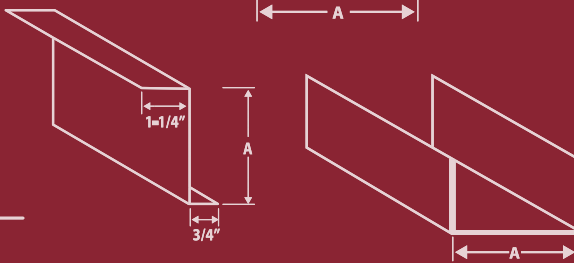

# LIGHT GAUGE METAL FRAMING ACCESSORIES

[BuildStrong.com](http://BuildStrong.com)

C-T Stud

C-T Stud Detail

J-L Corner

Bridge Clip

J Track

THE LEADER IN METAL FRAMING INNOVATION