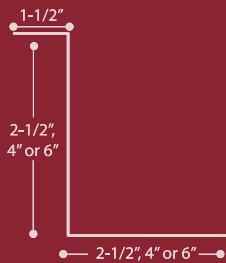

# LIGHT GAUGE METAL FRAMING ACCESSORIES

[BuildStrong.com](http://BuildStrong.com)

C-T Stud

C-T Stud Detail

J-L Corner

Bridge Clip

J Track

THE LEADER IN METAL FRAMING INNOVATION