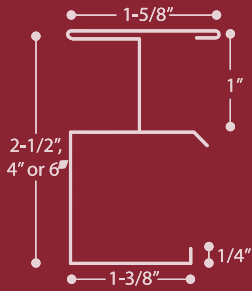

# LIGHT GAUGE METAL FRAMING ACCESSORIES

[BuildStrong.com](http://BuildStrong.com)

C-T Stud

C-T Stud Detail

J-L Corner

Bridge Clip

J Track

THE LEADER IN METAL FRAMING INNOVATION