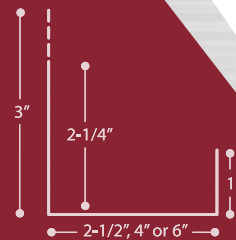

# LIGHT GAUGE METAL FRAMING ACCESSORIES

[BuildStrong.com](http://BuildStrong.com)

C-T Stud

C-T Stud Detail

J-L Corner

Bridge Clip

J Track

THE LEADER IN METAL FRAMING INNOVATION